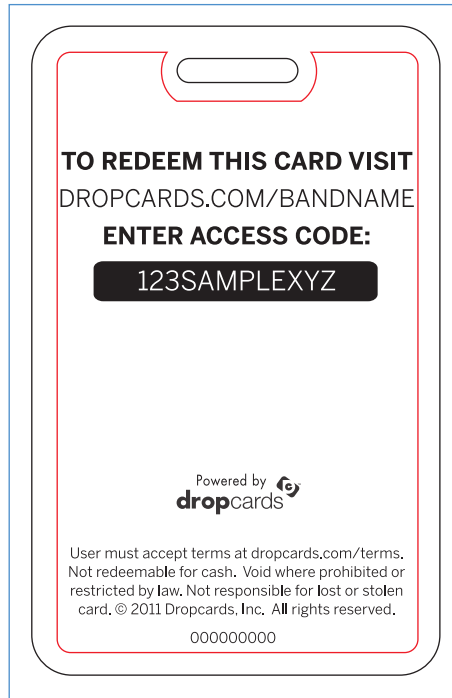

## DROPTAG WITH CENTER SLOT PUNCH (2.125" X 3.375") - TEMPLATE

### CARD FRONT

### TEMPLATE GUIDE:

**RED LINE:** Type safety. Please make sure your text does not extend beyond this line.

**BLACK LINE:** Final cut card size.

**BLUE LINE:** Background graphics must extend to this line.

### EDITING THIS CARD BACK:

You do not have to edit this card back. If you choose not to, we'll insert your URL.

**If you decide to edit the card back please make sure to include:**

- 1) Basic instructions how to redeem this card
- 2) Your redemption URL
- 3) A space for the access code. Note: Access codes are 10 digits and cannot be printed smaller than 6pt font. They are printed in a standard font like Arial or Helvetica only in either black or white