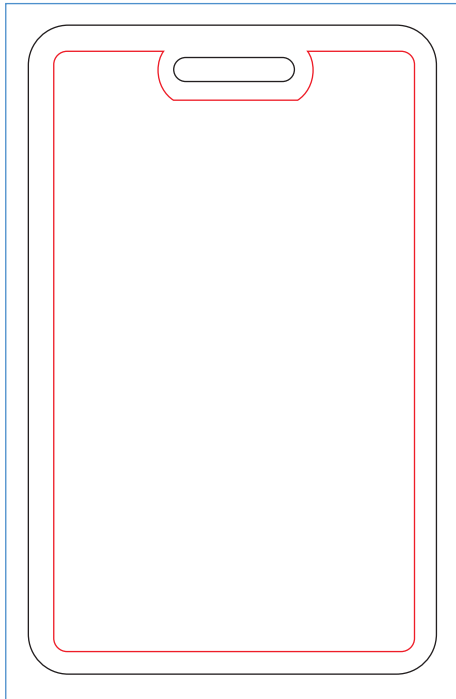

## DROPTAG WITH CENTER SLOT PUNCH (2.125" X 3.375") - TEMPLATE

### CARD FRONT

### CARD BACK

### TEMPLATE GUIDE:

**RED LINE:** Type safety. Please make sure your text does not extend beyond this line.

**BLACK LINE:** Final cut card size.

**BLUE LINE:** Background graphics must extend to this line.